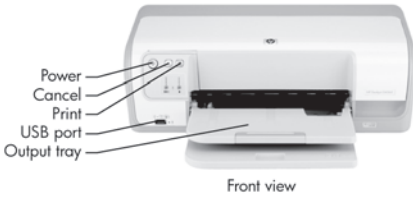

Model specifications and schematic (continued)

D4360 (CB700A)	
Print Cartridges	2 (1 each black, tri-color), optional photo
Printheads	Integrated
Print Languages, Std	Lightweight Imaging Device Interface Language (LIDIL)
Duty Cycle, Monthly	3,000 pages
Media Types	Paper (plain, inkjet, photo), envelopes, transparencies, labels, cards, HP premium media, iron-on transfers
Media Sizes, Std	Letter, legal, executive, envelopes (No. 10), cards
Media Sizes, Custom	3 x 5 in to 8.5 x 23.4 in
Connectivity, Std	USB
Connectivity, Opt	None
Memory, Std	Integrated memory
Memory, Max	Integrated memory
ENERGY STAR® Qualified	No
Mac Compatible	Yes
Dimensions (W x D x H)	18.07 x 18.9 x 5.67 in
Weight	7.6 lb
Shipping Dimensions	19.5 x 12 x 8.5 in
Shipping Weight	10.4 lb

¹ Exact speed varies depending on the system configuration, software application and document complexity.

HP Deskjet D4360

Supplies and accessories

For complete supplies information please visit www.hp.com/supplies.

Ink

• HP 74 Black Inkjet Print Cartridge	CB335WN	• HP 75 Tri-color Inkjet Print Cartridge	CB337WN	• HP 74/74/75 Tri-pack Inkjet Print Cartridges	CD976FN
• HP 74XL Black Inkjet Print Cartridge	CB336WN	• HP 75XL Tri-color Inkjet Print Cartridge	CB338WN	Cables	
		• HP 99 Photo Inkjet Print Cartridge	C9369WN	• HP USB Cable	Q6264A

Additional information

Sales

- www.hp.com

Technical Support

- www.hp.com/support

Services

- <http://www.hp.com/go/services>

Third-party solutions

- www.hpgsc.com

Reseller

- <http://hp.com/partners/us>

Supplies and accessories

- www.hp.com